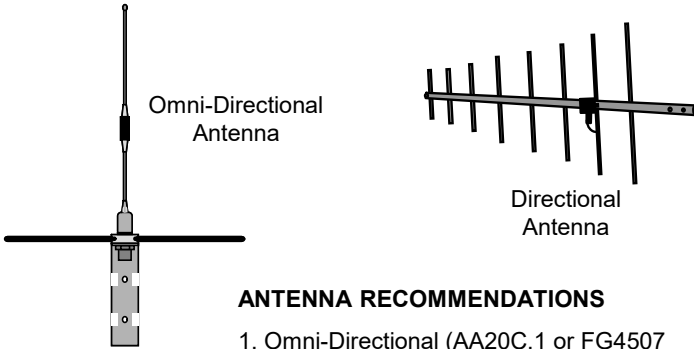

Model 195C Cabinet Mount Outdoor Fixed Base Hardware Diagram

ANTENNA RECOMMENDATIONS

1. Omni-Directional (AA20C.1 or FG4507 & FG4607).
2. Directional (AA20C.1).

NOTES

1. Use coax cable runs as short as practical to minimize cable losses.
2. Vapor wrap all external antenna coax connections with vinyl wrap (AA243)
3. Contact EST for recommendations regarding antenna mounting hardware and installation tips.
4. Ground antenna structure, base and lightning arrester.

Antenna Feedline Recommendations				
		Antenna Part No.		
	Feedline Type	20C.1	202C.1	FG4507/ FG4607
< 50 ft. Length	RG-8	AA237	AA237	AA237
> 50 ft. Length	Helaix	AA236	AA236	AA236