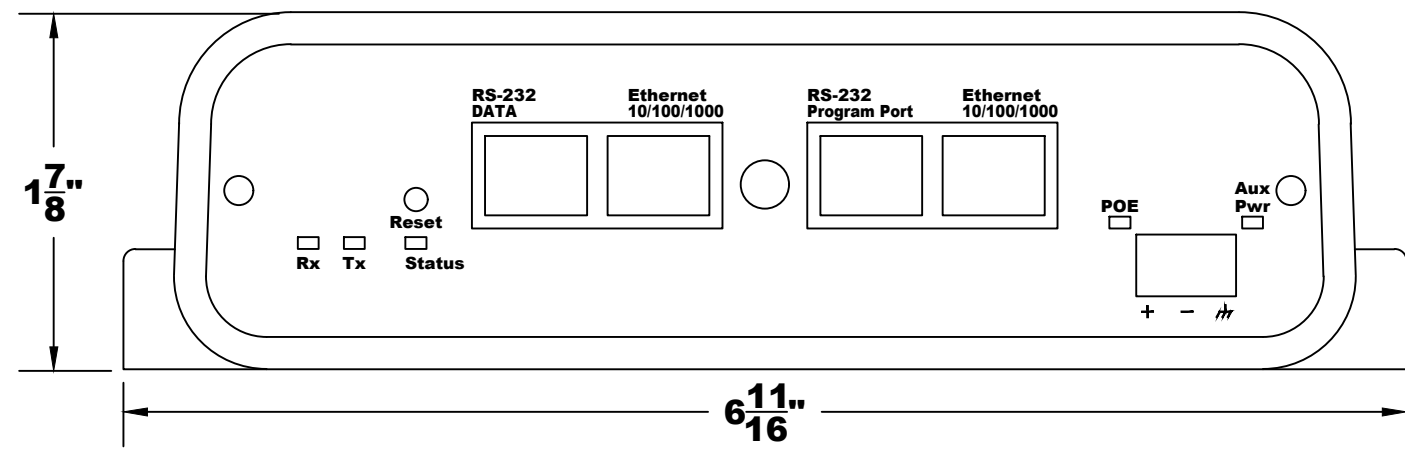

FRONT VIEW

415 N. QUAY ST. BUILDING B-1
KENNEWICK, WA. 99336
P: (509) 735-9092
www.esteem.com

THE DOCUMENT, DATA, AND INFORMATION CONTAINED THEREIN ARE CONFIDENTIAL AND PROPRIETARY TO ELECTRONIC SYSTEMS TECHNOLOGY INC. NEITHER THIS DOCUMENT NOR ANY DATA OR INFORMATION THEREIN MAY BE PRODUCED, USED, RELEASED OR DISCLOSED, IN WHOLE OR IN PART, WITHOUT THE EXPRESSED WRITTEN CONSENT OF ELECTRONIC SYSTEMS TECHNOLOGY INC.

NAME	DATE	COMPANY
DRAFTER BM EKAR	10/25/2019	
DRAFTING CHECK		
ENGINEER		
ENGINEERING CHECK		
PROJECT MANAGER		
DESIGN AUTHORITY		

HORIZON SERIES MODELS: HORIZON 900		
ESTEEM CASE DIAGRAM		
SIZE B	DRAWING NO. HORIZON 900	REV 0
SCALE 1:1	SHEET 1	OF 1

10/25/2019 5:03 PM