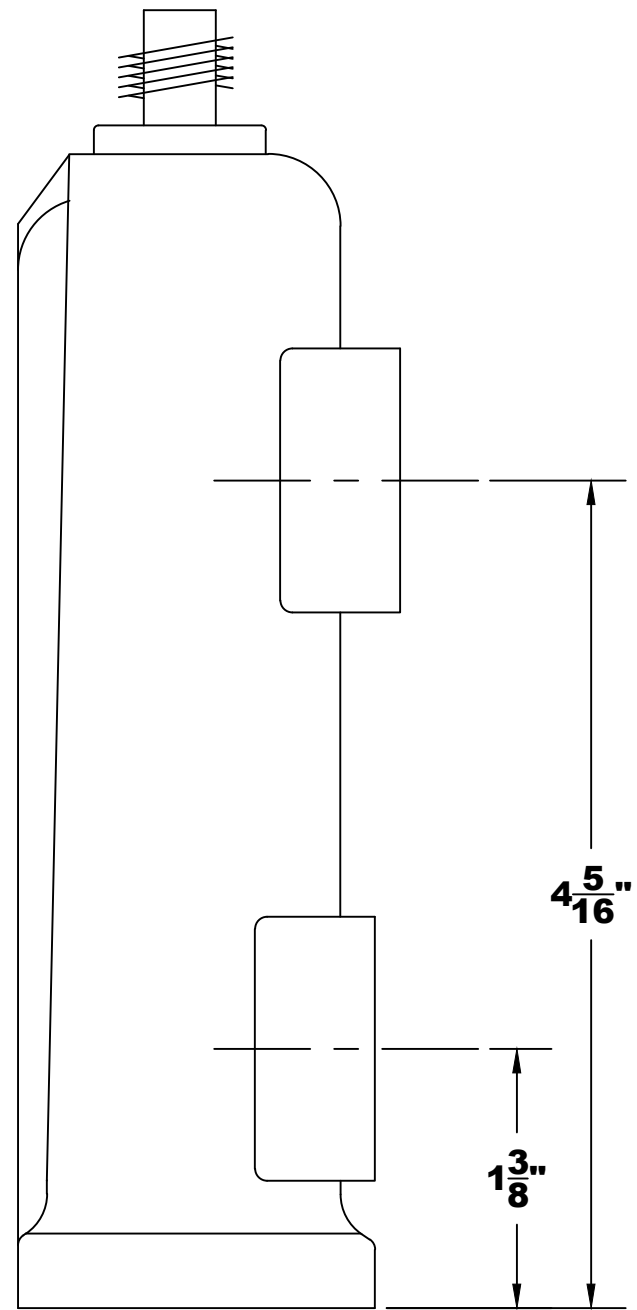

SIDE VIEW

415 N. QUAY ST. BUILDING B-1
KENNEWICK, WA. 99336
P: (509) 735-9092
www.esteem.com

THE DOCUMENT, DATA, AND INFORMATION CONTAINED THEREIN ARE CONFIDENTIAL AND PROPRIETARY TO ELECTRONIC SYSTEMS TECHNOLOGY INC. NEITHER THIS DOCUMENT NOR ANY DATA OR INFORMATION THEREIN MAY BE PRODUCED, USED, RELEASED OR DISCLOSED, IN WHOLE OR IN PART, WITHOUT THE EXPRESSED WRITTEN CONSENT OF ELECTRONIC SYSTEMS TECHNOLOGY INC.

NAME	DATE	COMPANY
DRAFTER BM EKAR	10/25/2019	
DRAFTING CHECK		
ENGINEER		
ENGINEERING CHECK		
PROJECT MANAGER		
DESIGN AUTHORITY		

HORIZON SERIES MODELS: HORIZON 900		
ESTEEM CASE DIAGRAM		
SIZE B	DRAWING NO. HORIZON 900	REV 0
SCALE 1:1	SHEET 1	OF 1

10/25/2019 5:03 PM